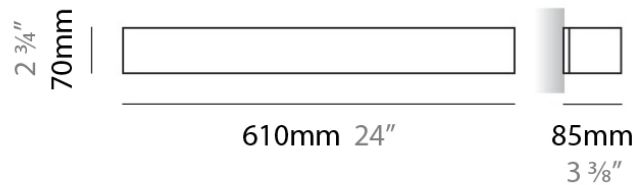

PROJECT
TYPE
NOTES
QUANTITY
DATE

TOY SURFACE

D83142

GENERAL

Series: Toy
Brand: Panzeri
Division: Design
Mounting Type: Surface
Mounting Location: Wall
Subcategory: Ambient

PHYSICAL

Shape: Rectangle
Length (mm): 610
Length (in): 24
Height (mm): 70
Height (in): 2 3/4
Extension (mm): 85
Extension (in): 3 3/8
Light Distribution: Direct / Indirect
Weight (kg): 2.7
Weight (lbs): 6
Diffuser: Frost White Glass
Fixture Finish: SST
Fixture Material: Metal

ELECTRICAL

Number of Lamps: 1
Lamp Type: LED Retrofit / CFL
Bulb Included: Bulb Not Included
Total Output Wattage (W): 30 / 55
Max. Wattage Per Lamp (W): 30 / 55
Lamp Base: GX24-q3
Driver Included: Yes
Driver Type: Ballast - 120Vac - Non-dimming
Input Voltage (V): 120

LED

OPTICAL

RATINGS AND CERTIFICATIONS

Certified By: CSA Certified to UL and CSA Standards
IP rating: IP40